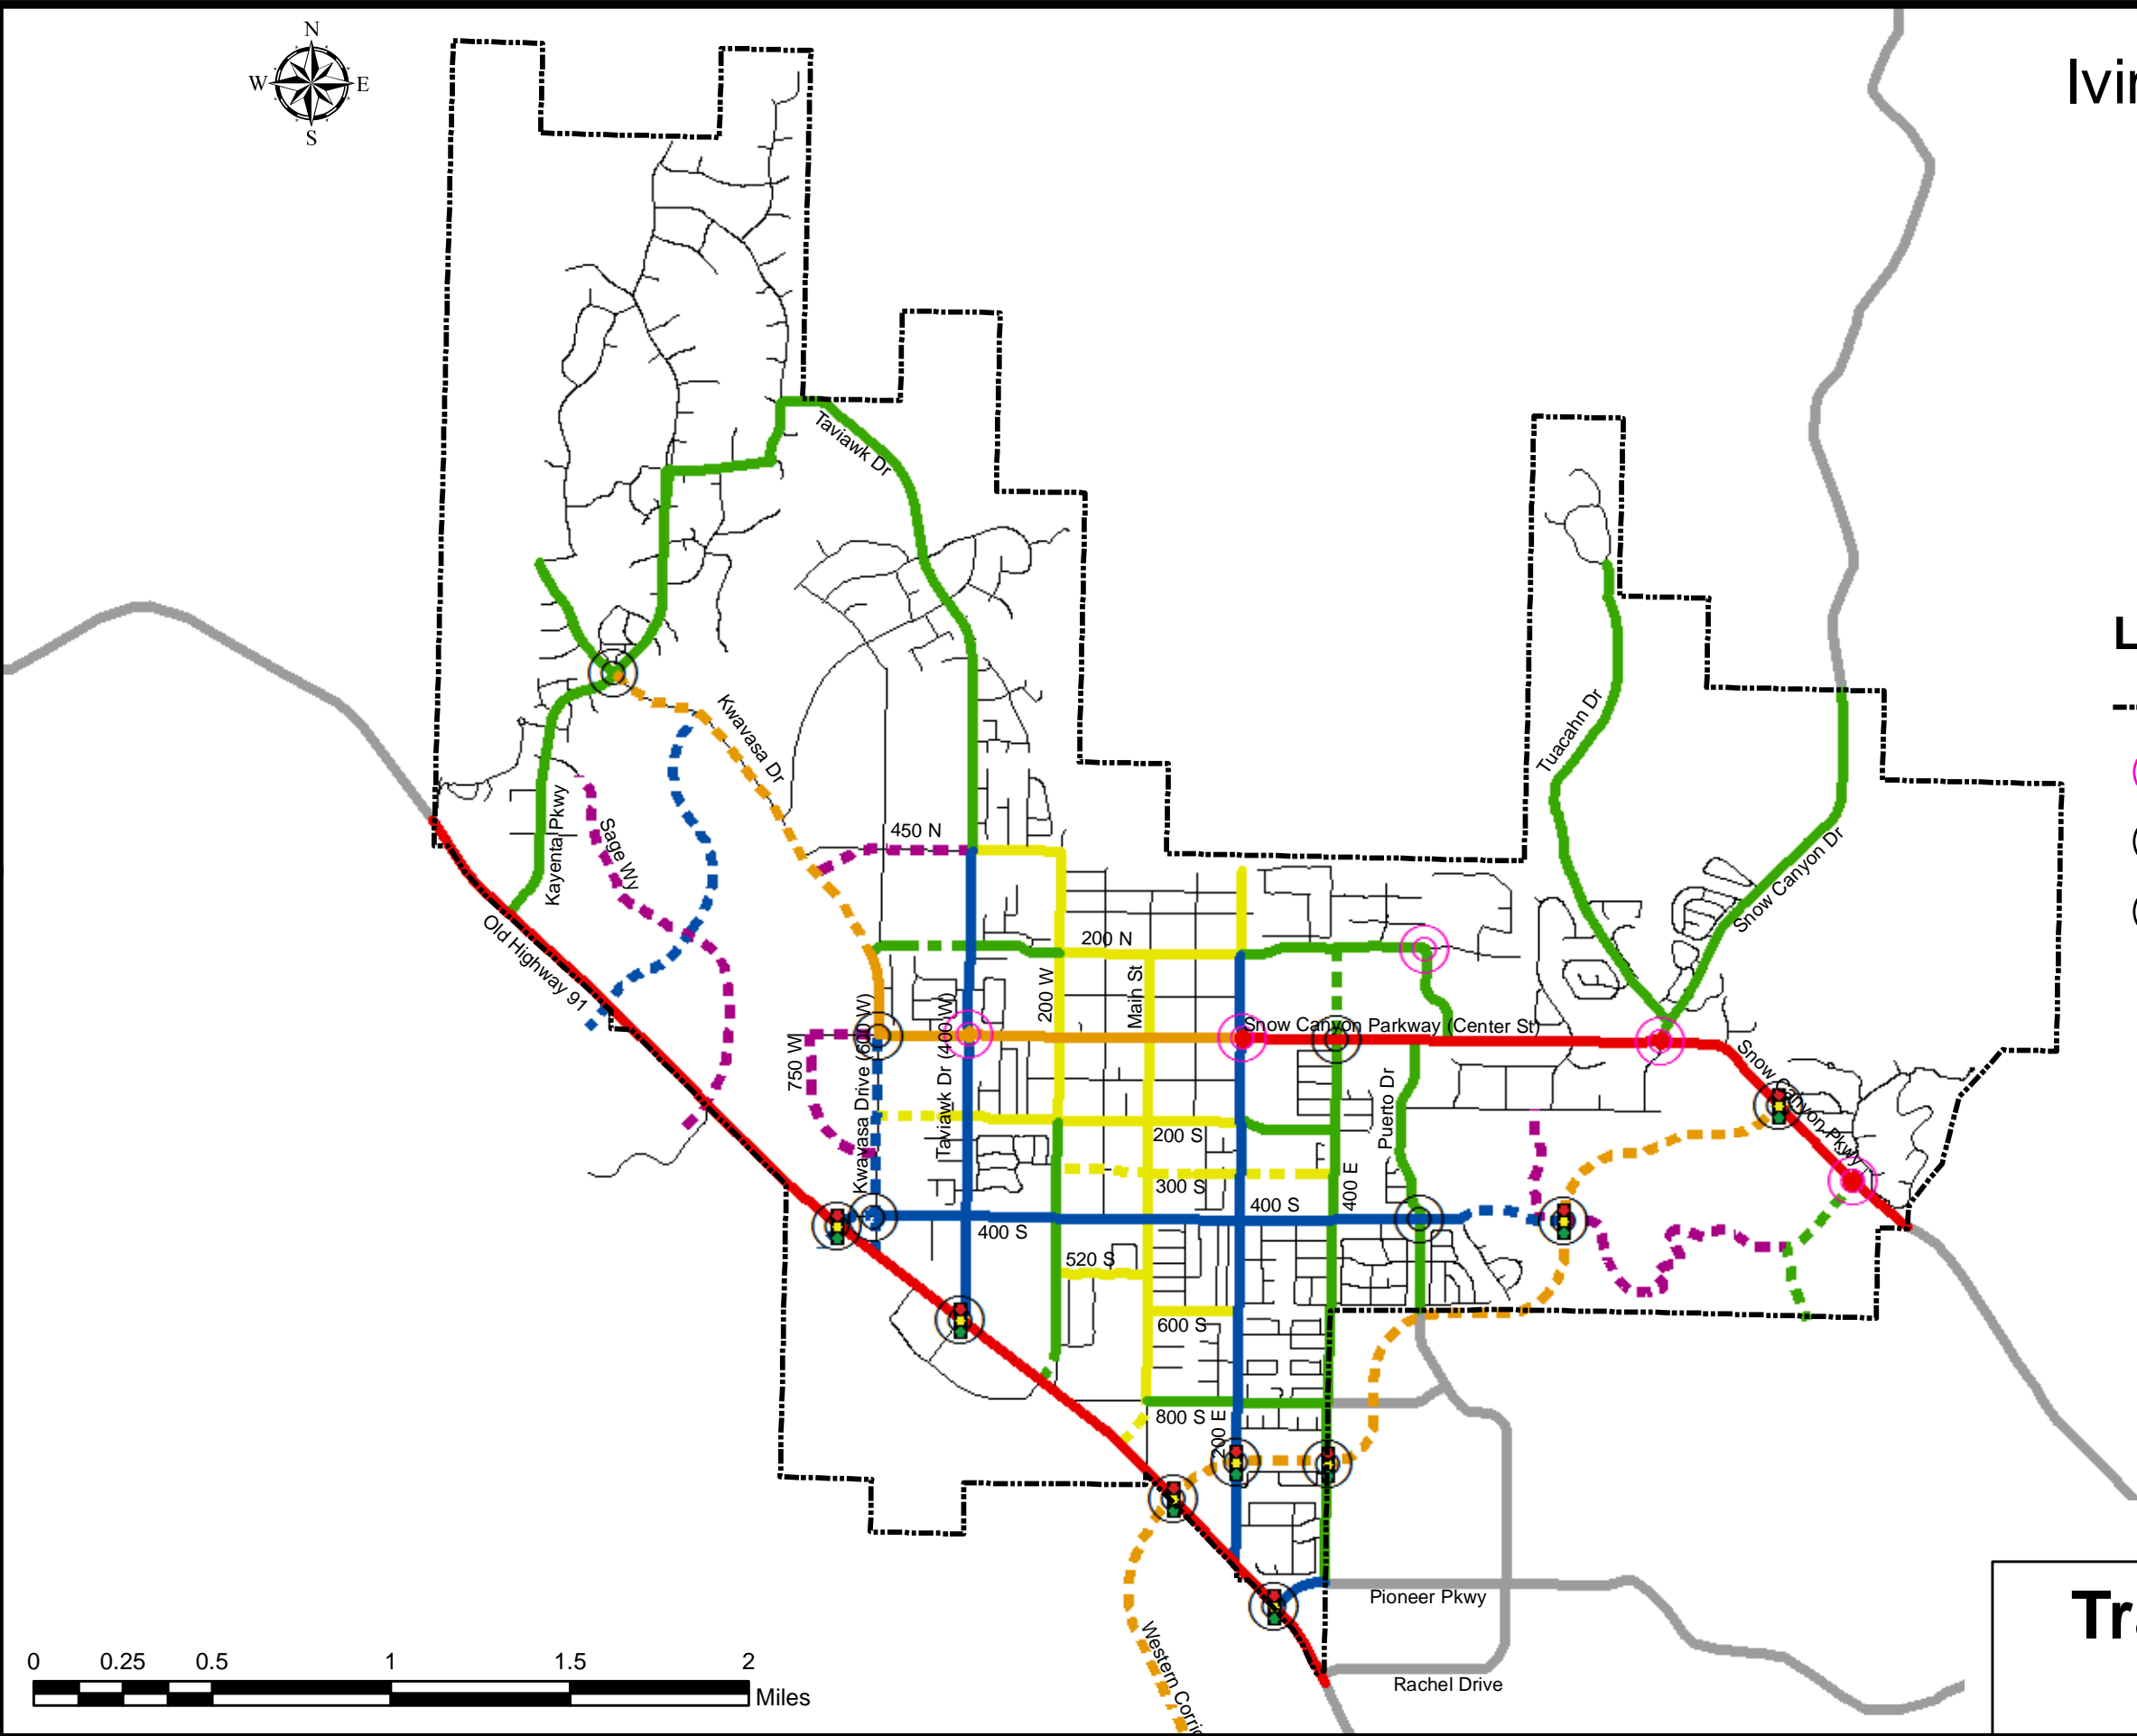

Ivins City Transportation Master Plan

Updated: April 2016

Legend

- City Boundary
- ⊙ Existing Roundabout
- Future Roundabout
- ⊙ Future Roundabout or Signal

Traffic Control Locations

Figure No. 14